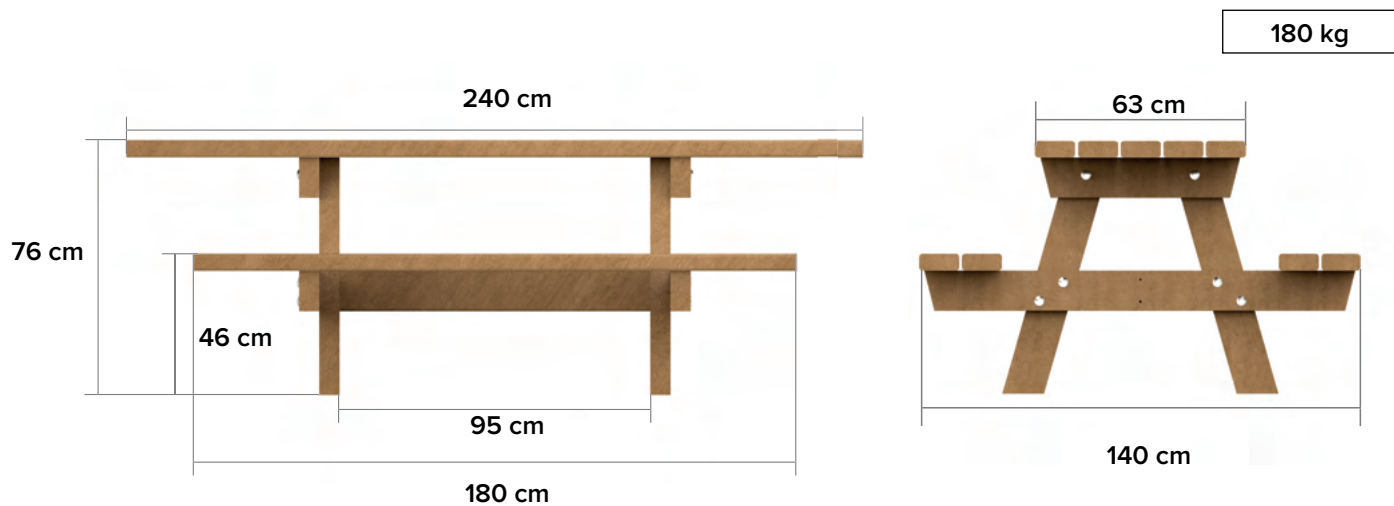

Oslo XL

a great PICNIC SPOT

EXTRA WIDE table top: wheelchair accessible

WHEELCHAIR
accessible

measurements

available colours

bicolour options

Boards