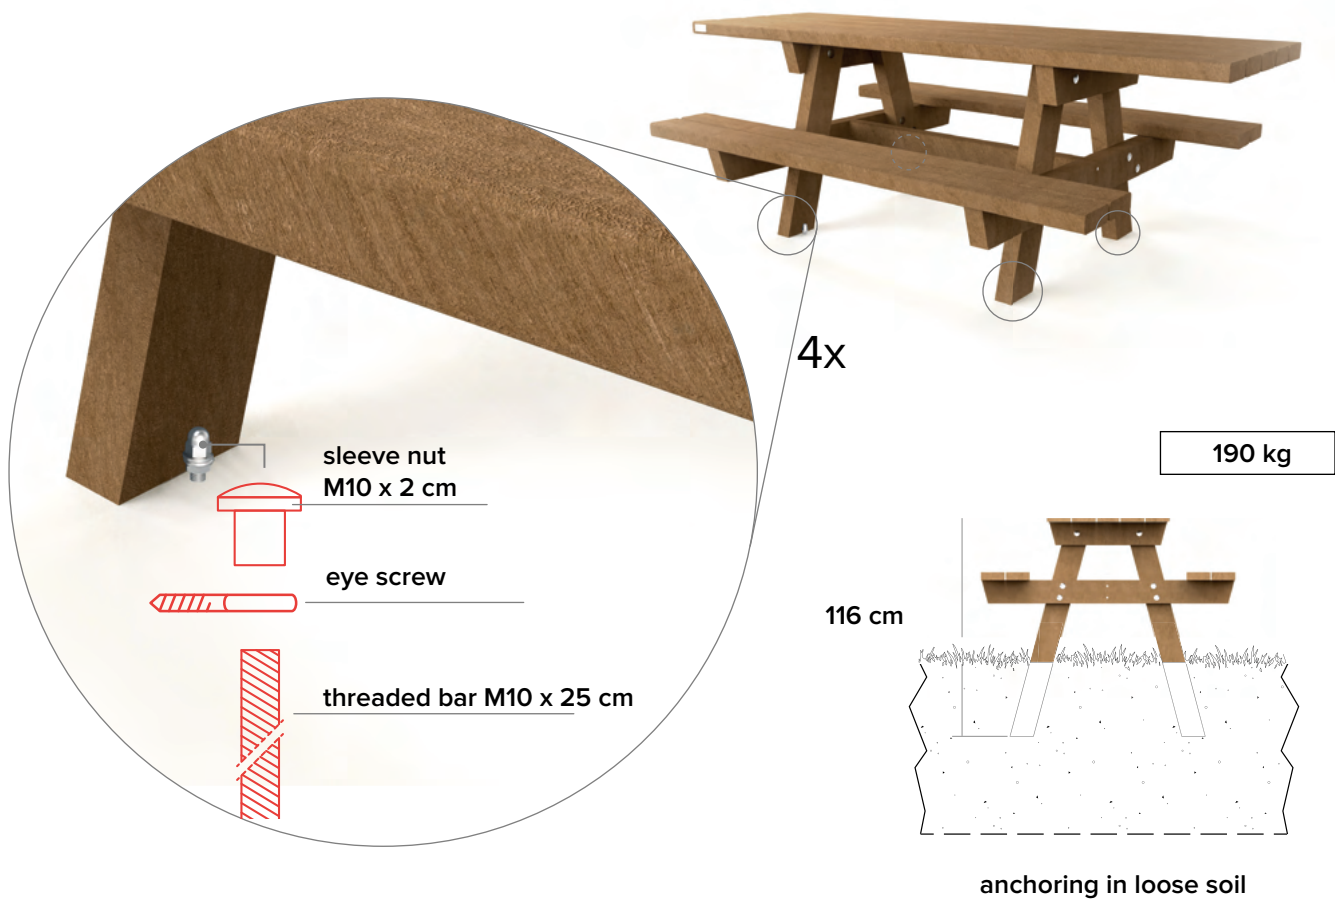

anchoring

reinforcement

nice in combination with